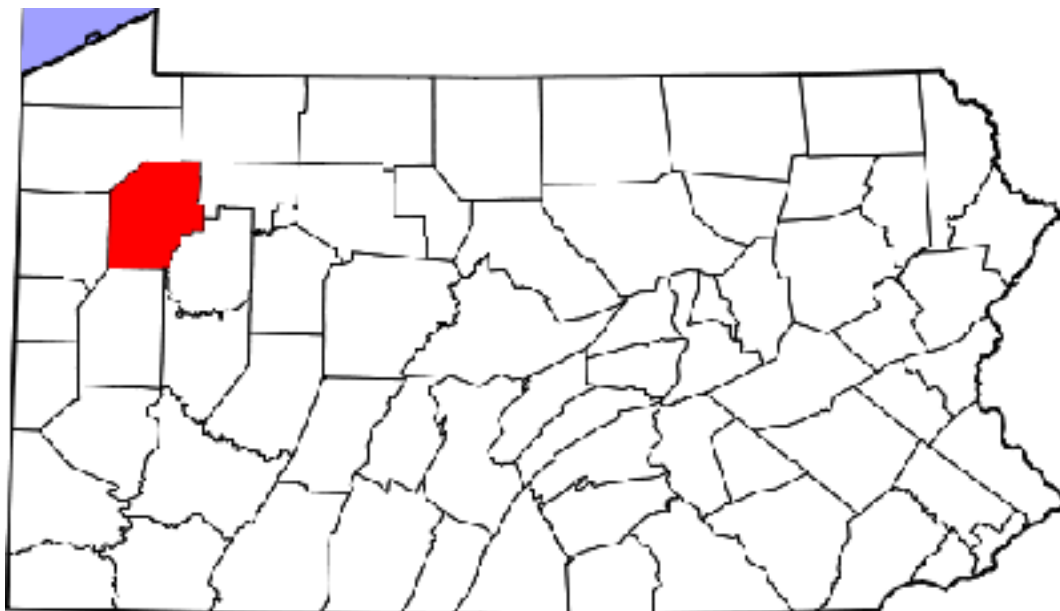

Venango

County

Birds

Venango County is located in northwestern Pennsylvania,
between Pittsburgh and Erie,
surrounded by Forest County to the east,
Clarion to the east and southeast, Butler to the south,
Mercer to the west, Crawford to the west and north,
and a little of Warren to the north.

Scroll down for current Bird List

2017 Bird List - Venango County	
202 species as of October 16	
Species	Date 1st seen
Cackling Goose	14-Mar
Canada Goose	1-Jan
Tundra Swan	22-Feb
Wood Duck	1-Jan
Gadwall	22-Feb
Eurasian Widgeon	22-Mar
American Wigeon	20-Feb
American Black Duck	18-Mar
Mallard	1-Jan
Blue-winged Teal	18-Mar
Northern Shoveler	22-Feb
Northern Pintail	18-Feb
Green-winged Teal	22-Feb
Canvasback	20-Feb
Redhead	7-Mar
Ring-necked Duck	1-Jan
Greater Scaup	5-Mar
Lesser Scaup	1-Mar
Surf Scoter	21-Apr
Long-tailed Duck	21-Mar
Bufflehead	21-Feb
Common Goldeneye	5-Jan
Hooded Merganser	1-Jan
Common Merganser	1-Jan
Red-breasted Merganser	25-Feb
Ruddy Duck	25-Feb
Ring-necked Pheasant	1-Jan
Ruffed Grouse	11-Jan
Wild Turkey	6-Jan
Common Loon	26-Mar
Pied-billed Grebe	5-Jan
Horned Grebe	25-Feb
Eared Grebe	30-Mar
Double-crested Cormorant	30-Mar
Great Blue Heron	22-Apr
Green Heron	22-Apr
Turkey Vulture	5-Feb
Osprey	30-Mar
Golden Eagle	8-Mar
Northern Harrier	15-Jan
Sharp-shinned Hawk	11-Jan
Cooper's Hawk	18-Jan
Bald Eagle	1-Jan
Red-shouldered Hawk	1-Jan
Broad-winged Hawk	16-Apr
Red-tailed Hawk	1-Jan
Rough-legged Hawk	1-Jan
Virginia Rail	30-Apr
Sora	23-Apr
American Coot	7-Mar